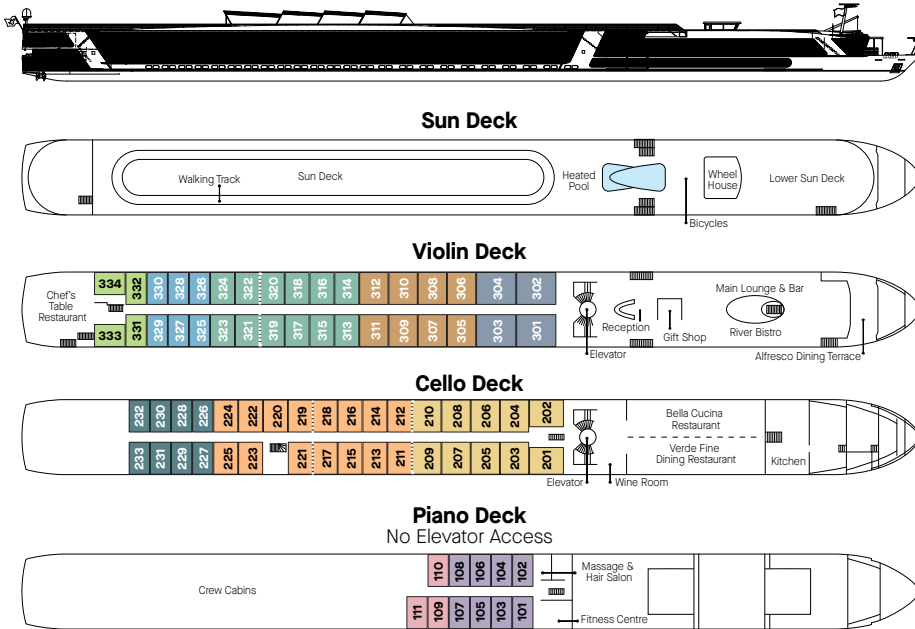

Deck & Suite Plans

Concerto River Ships

MS AmaStella

Suite Categories

Violin Deck

- Owner's Suite+
Panoramic Balcony & Outside Balcony
- Category P+
Panoramic Balcony & Outside Balcony
- Category T+
Panoramic Balcony & Outside Balcony
- Category B+
Panoramic Balcony
- Category Single
Panoramic Balcony (155 sq. ft./14.4 sq. m.)

Cello Deck

- Category P
Panoramic Balcony & Outside Balcony
- Category T
Panoramic Balcony & Outside Balcony
- Category C
Panoramic Balcony

Piano Deck

- Category D
Twin Window
- Category E
Twin Window

Technical Data

MS AmaStella – Launched 2016

• Length: 135 m • Width: 11.6 m • Suites: 78 • Max. Passengers: 152 • Crew: 51 • Home Port: Basel

Twin Balcony Suite

Categories: P and P+

235 sq. ft./21.8 sq. m.

Royal Suite

Category: Royal