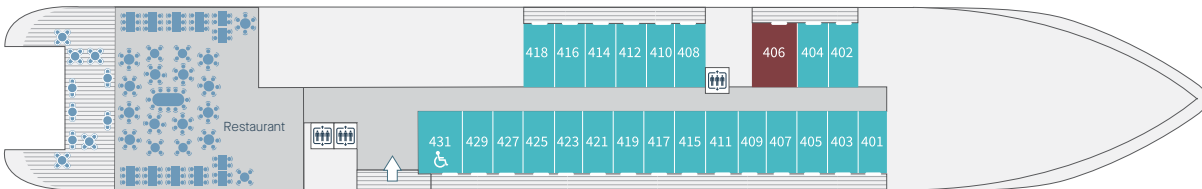

Deck & Suite Plans

Le Lapérouse and Le Jacques Cartier

Suite Categories

- Owner's Suite
- Grand Deluxe Balcony Suites
- Privilege Balcony Suites
- Deluxe Balcony Suites
- Prestige Balcony Staterooms
- Deluxe Balcony Staterooms

Deck 7

Deck 6

Deck 5

Deck 4

Deck 3

Deck 2

Technical Data

Le Lapérouse – Built 2017

• Length: 131m • Maximum Cruising Speed: 18 Knots • Guest Capacity: 180

Le Jacques Cartier – Built 2020

• Length: 131m • Max. Cruising Speed: 18 Knots • Guest Capacity: 184