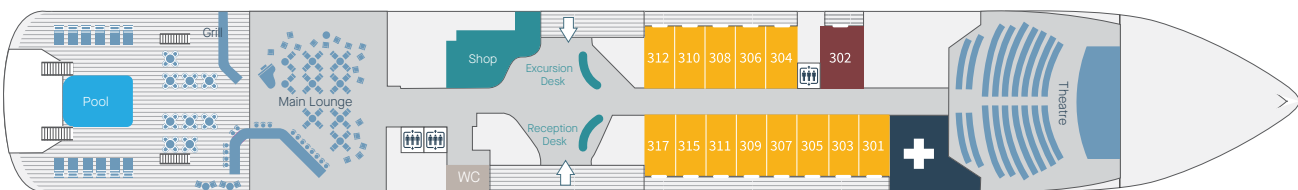

Deck & Suite Plans

Le Lapérouse and Le Jacques Cartier

Suite Categories

- Owner's Suite
- Grand Deluxe Balcony Suites
- Privilege Balcony Suites
- Deluxe Balcony Suites
- Prestige Balcony Staterooms
- Deluxe Balcony Staterooms

Deck 7

Deck 6

Deck 5

Deck 4

Deck 3

Deck 2

Technical Data

Le Lapérouse – Built 2017

• Length: 131m • Maximum Cruising Speed: 18 Knots • Guest Capacity: 180

Le Jacques Cartier – Built 2020

• Length: 131m • Max. Cruising Speed: 18 Knots • Guest Capacity: 184