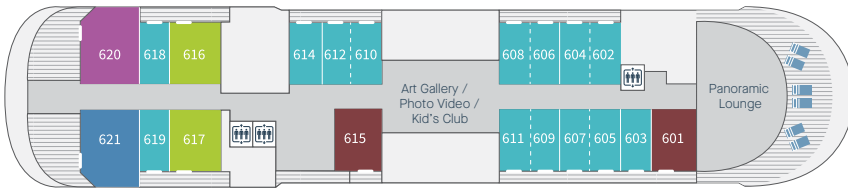

Deck & Suite Plans

Le Lapérouse and Le Jacques Cartier

Suite Categories

- Owner's Suite
- Grand Deluxe Balcony Suites
- Privilege Balcony Suites
- Deluxe Balcony Suites
- Prestige Balcony Staterooms
- Deluxe Balcony Staterooms

Deck 7

Deck 6

Deck 5

Deck 4

Deck 3

Deck 2

Technical Data

Le Lapérouse – Built 2017

• Length: 131m • Maximum Cruising Speed: 18 Knots • Guest Capacity: 180

Le Jacques Cartier – Built 2020

• Length: 131m • Max. Cruising Speed: 18 Knots • Guest Capacity: 184