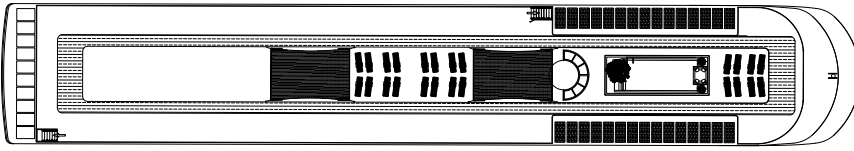

Deck & Suite Plans

Mekong Serenity

Sun Deck

Lotus

Orchid

Lily

Suite Categories

- Lotus**
- Angkor Suites
Panoramic Balcony, Outside Balcony & Balcony Terrace
 - Bayon Suites
Panoramic Balcony & Outside Balcony
- Orchid**
- Category A
Panoramic Balcony & Outside Balcony
 - Category B
Panoramic Balcony & Outside Balcony
- Lily**
- Category C
Panoramic Balcony & Outside Balcony
 - Category D
Panoramic Balcony & Outside Balcony
 - Category E
Panoramic Balcony & Outside Balcony

Technical Data

Mekong Serenity – Launched September 2023

• Length: 92m • Decks: 4 • Suites: 44 • Crew: 44

Deluxe Twin Balcony Suite

Categories: E, D, C, B, A

300 sq. ft./28 sq. m.

Bayon Suite

Categories: Bayon