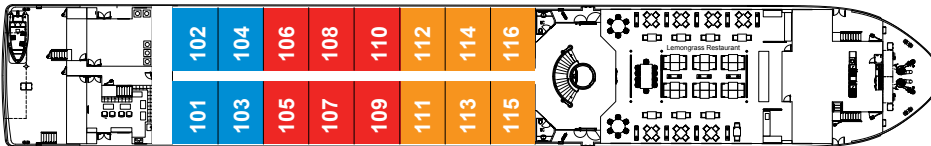

Deck & Suite Plans

Mekong Serenity

Sun Deck

Lotus

Orchid

Lily

Suite Categories

- Lotus**
- Angkor Suites
Panoramic Balcony, Outside Balcony & Balcony Terrace
 - Bayon Suites
Panoramic Balcony & Outside Balcony
- Orchid**
- Category A
Panoramic Balcony & Outside Balcony
 - Category B
Panoramic Balcony & Outside Balcony
- Lily**
- Category C
Panoramic Balcony & Outside Balcony
 - Category D
Panoramic Balcony & Outside Balcony
 - Category E
Panoramic Balcony & Outside Balcony

Technical Data

Mekong Serenity – Launched September 2023

• Length: 92m • Decks: 4 • Suites: 44 • Crew: 44

Deluxe Twin Balcony Suite

Categories: E, D, C, B, A

300 sq. ft./28 sq. m.

Bayon Suite

Categories: Bayon

460 sq. ft./43 sq. m.

Angkor Suite

Categories: Angkor

677 sq. ft./63 sq. m.

Please note deck and suite plans are indicative only and may vary slightly.
APT-3764