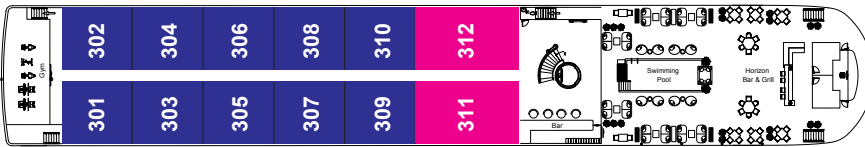

Deck & Suite Plans

Mekong Serenity

Sun Deck

Lotus

Orchid

Lily

Suite Categories

- Lotus**
- Angkor Suites
Panoramic Balcony, Outside Balcony & Balcony Terrace
 - Bayon Suites
Panoramic Balcony & Outside Balcony
- Orchid**
- Category A
Panoramic Balcony & Outside Balcony
 - Category B
Panoramic Balcony & Outside Balcony
- Lily**
- Category C
Panoramic Balcony & Outside Balcony
 - Category D
Panoramic Balcony & Outside Balcony
 - Category E
Panoramic Balcony & Outside Balcony

Technical Data

Mekong Serenity – Launched September 2023

• Length: 92m • Decks: 4 • Suites: 44 • Crew: 44

Deluxe Twin Balcony Suite

Categories: E, D, C, B, A

300 sq. ft./28 sq. m.

Bayon Suite

Categories: Bayon

460 sq. ft./43 sq. m.

Angkor Suite

Categories: Angkor

677 sq. ft./63 sq. m.

Please note deck and suite plans are indicative only and may vary slightly.
APT-3764